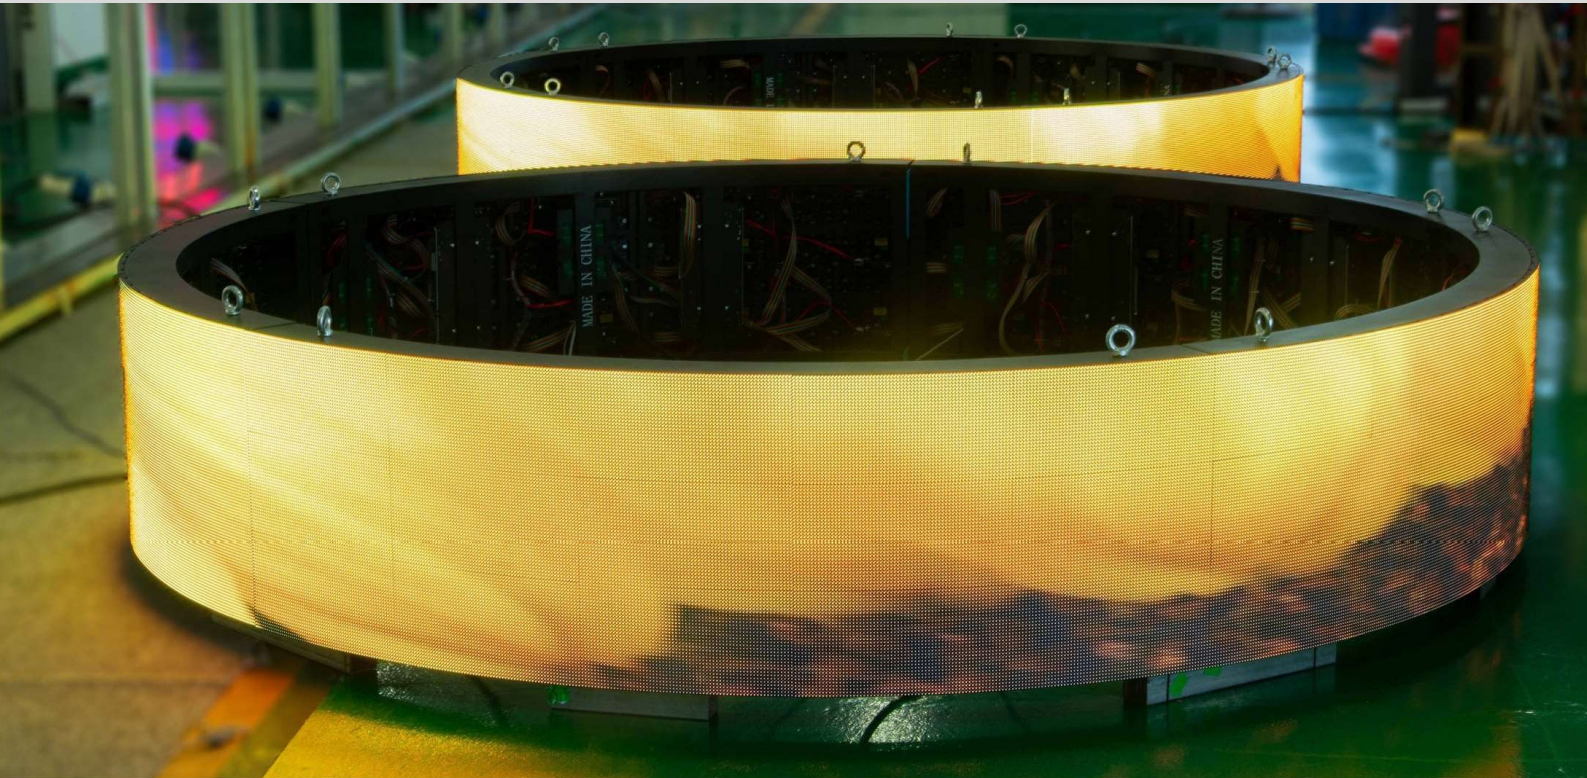

Parameters

SPECIFICATION

Item	P2	P2.5	P3	P4	P5
Pixel pitch	2 mm	2.5 mm	3 mm	4 mm	5 mm
LED type	SMD 3 in 1	SMD 3 in 1	SMD 3 in 1	SMD 3 in 1	SMD 3 in 1
Pixel density	250000 pixels/m²	160000 pixels/m²	111111 pixels/m²	62500 pixels/m²	40000 pixels/m²
Pixel configuration	1R1G1B	1R1G1B	1R1G1B	1R1G1B	1R1G1B
Module dimension(WxH)	240x120mm	240x120mm	240x120mm	256x128	320x160
Module resolution	120x60	96x48	80x40	64x32	64x32
Cabinet dimension(WxHxD)	960x960x160 mm	960x960x160 mm	960x960x160 mm	768x768x160 mm	960x960x160 mm
Cabinet resolution	480x480	384x384	320x320	192x192	192x192
Screen weight	40kg/m²	40kg/m²	40kg/m²	40kg/m²	40kg/m²
View angle	H140°/ V140°	H140°/ V140°	H140°/ V140°	H140°/ V140°	H140°/ V140°
Best viewing distance	2.5	2.5	3	4	5
Brightness	3500~5500 nits				
Gray scale	≥14bit				
Colour temperature	3,500k~9,300k				
Refresh rate	≥1920Hz				
Contrast ratio	≥4000 :1				
Power supply	100~240V				
Storage temp	-20°C~+60°C				
Operation temp	-20°C~+50°C				
Operation humidity	5%~95%RH				
Input signal	DVI / VGA, RGBHV, Composite Video signal, S-VIDEO, YPbPr(HDTV)				
Driving method	1/30 dynamic	1/24 dynamic	1/20 dynamic	1/16 dynamic	1/16 dynamic
Max. Power consumption	740W/m²	740W/m²	740W/m²	740W/m²	740W/m²
Avg. Power consumption	280W/m²	280W/m²	280W/m²	280W/m²	280W/m²