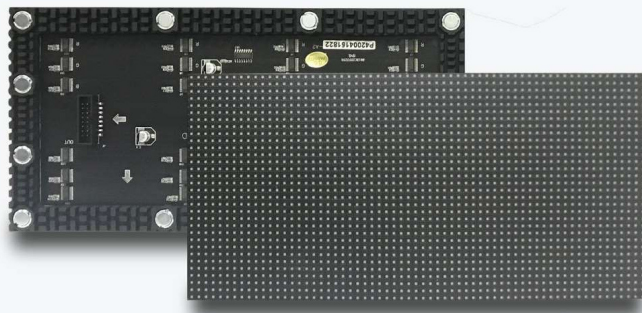

● No cabinet option accepted

No cabinet metal frame, drastically deducting the screen weight. We can design any shape of structure as you need.