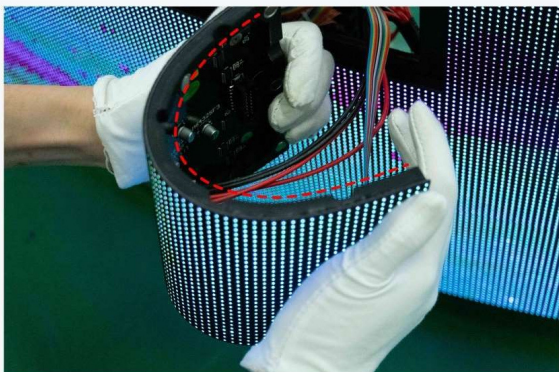

## ● 360 degree radian

It is made of soft rubber material and can be made into different sizes and shapes.

## ● Highly customizable

Choice of a wide range of shape, size, colour and pixel pitch that enable many irregular shapes like circles, columns, ellipses, triangles, spheres, etc.

Flexible LED Module

IS

### Flexible LED Module

Flexible LED display for innovative application indoor led screen display made up of soft rubber and PCB. Slim Led Displays can be made in any shape