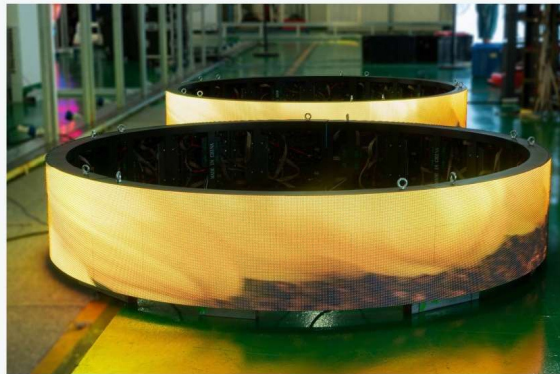

## ● 360 degree radian

It is made of soft rubber material and can be made into different sizes and shapes.

## ● Highly customizable

Choice of a wide range of shape, size, colour and pixel pitch that enable many irregular shapes like circles, columns, ellipses, triangles, spheres, etc.

Flexible LED Module

IS

### Flexible LED Module

Flexible LED display for innovative application indoor led screen display made up of soft rubber and PCB. Slim Led Displays can be made in any shape